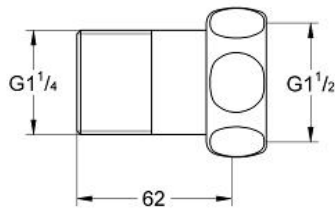

Straight union (1 1/4" with 1 1/2" nut)

MODEL # 12424000

Pure Freude an Wasser

GROHE

GROHE America, Inc | 200 North Gary Avenue, Suite G, Roselle, IL 60172
Phone: +1 (800) 444-7643 | Fax: +1 (800) 225-2778 | us-customerservice@grohe.com

Product Description:

Straight union (1 1/4" with 1 1/2" nut)

Standard Specification:

- 1 1/2" x 1 1/4" male threaded nut
- For Grohtherm XL 1" (35 085/35 086)
- **GROHE StarLight** chrome finish

Applicable Codes & Standards: